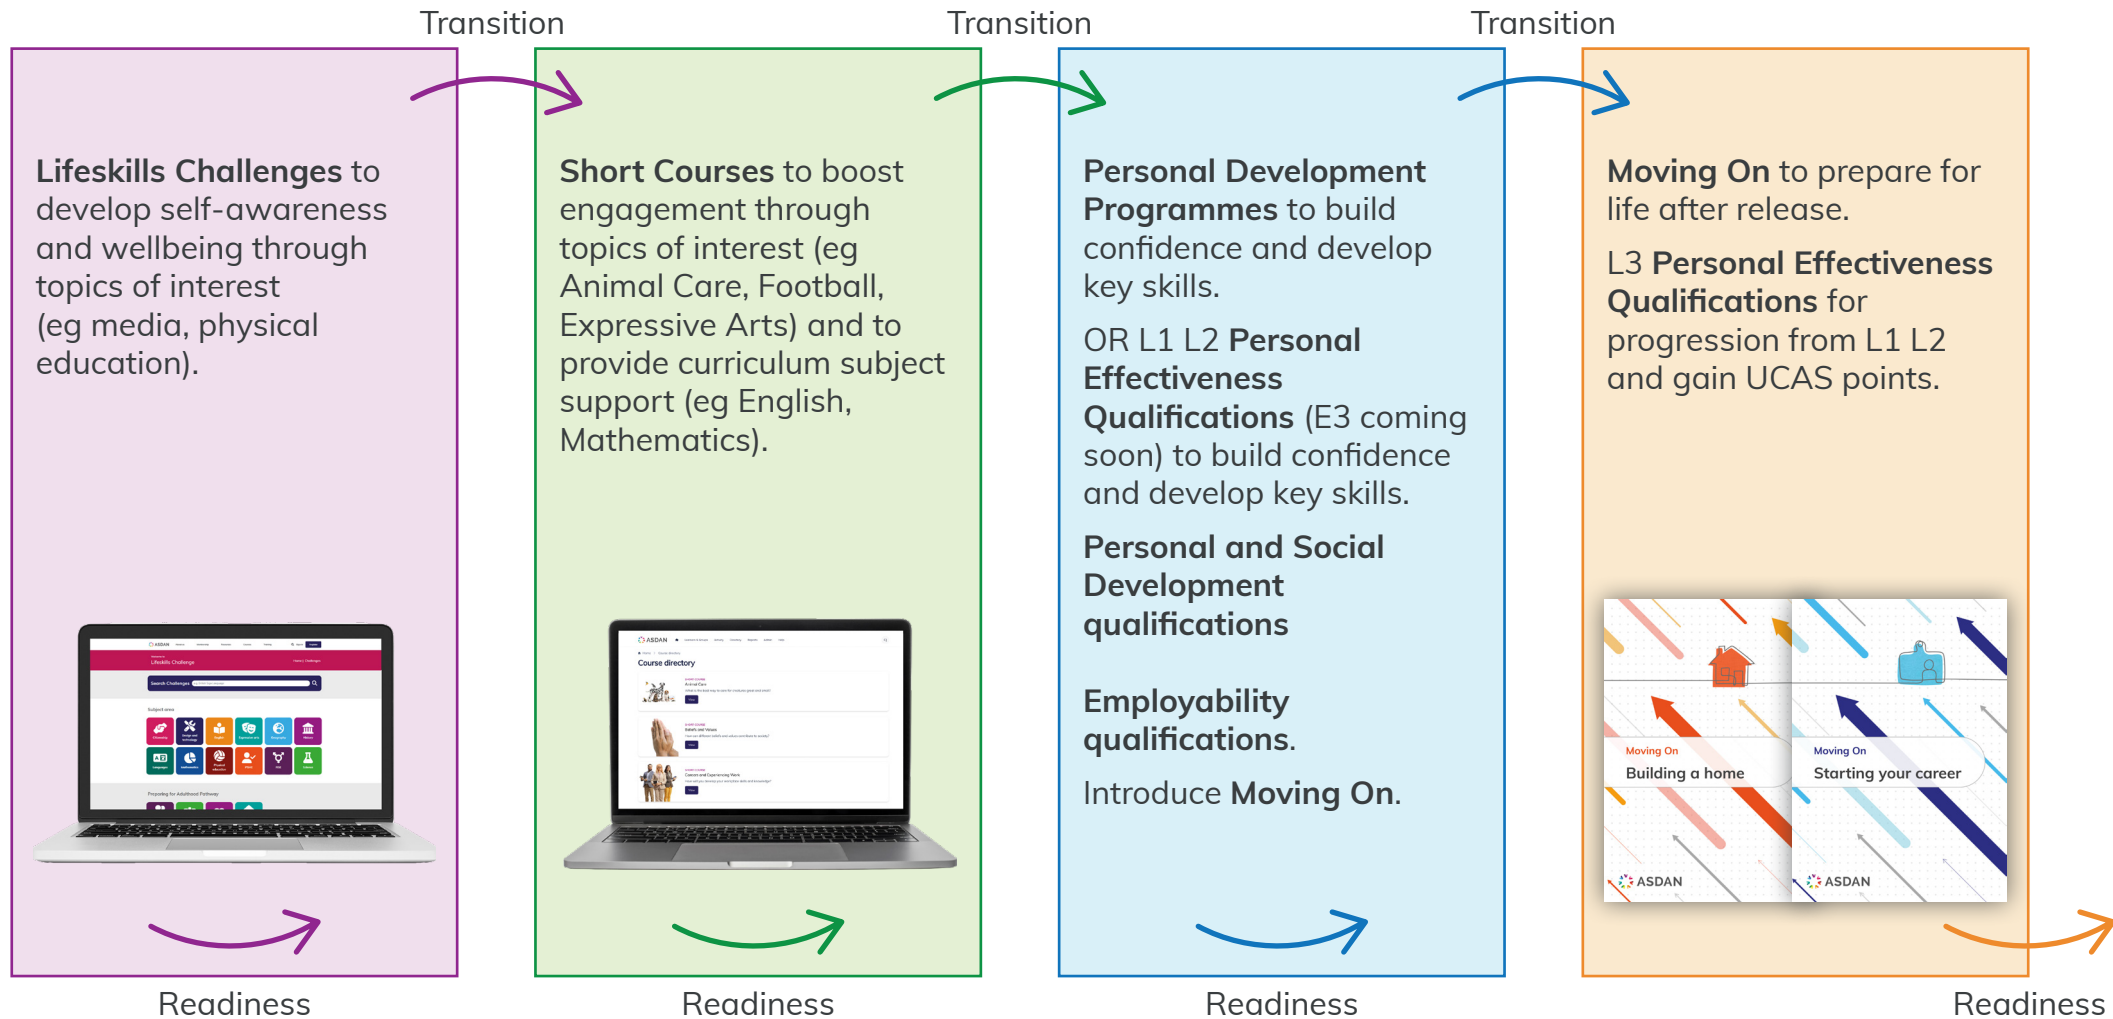

# HMP\* Curriculum map

\* His Majesty's Prison. Based around an adult prisoner in a low- or medium-security prison, with access to education provision and materials.

Suggested routes only, can be tailored to individual learners' needs and interests. Learners can be working at a range of levels at each stage.