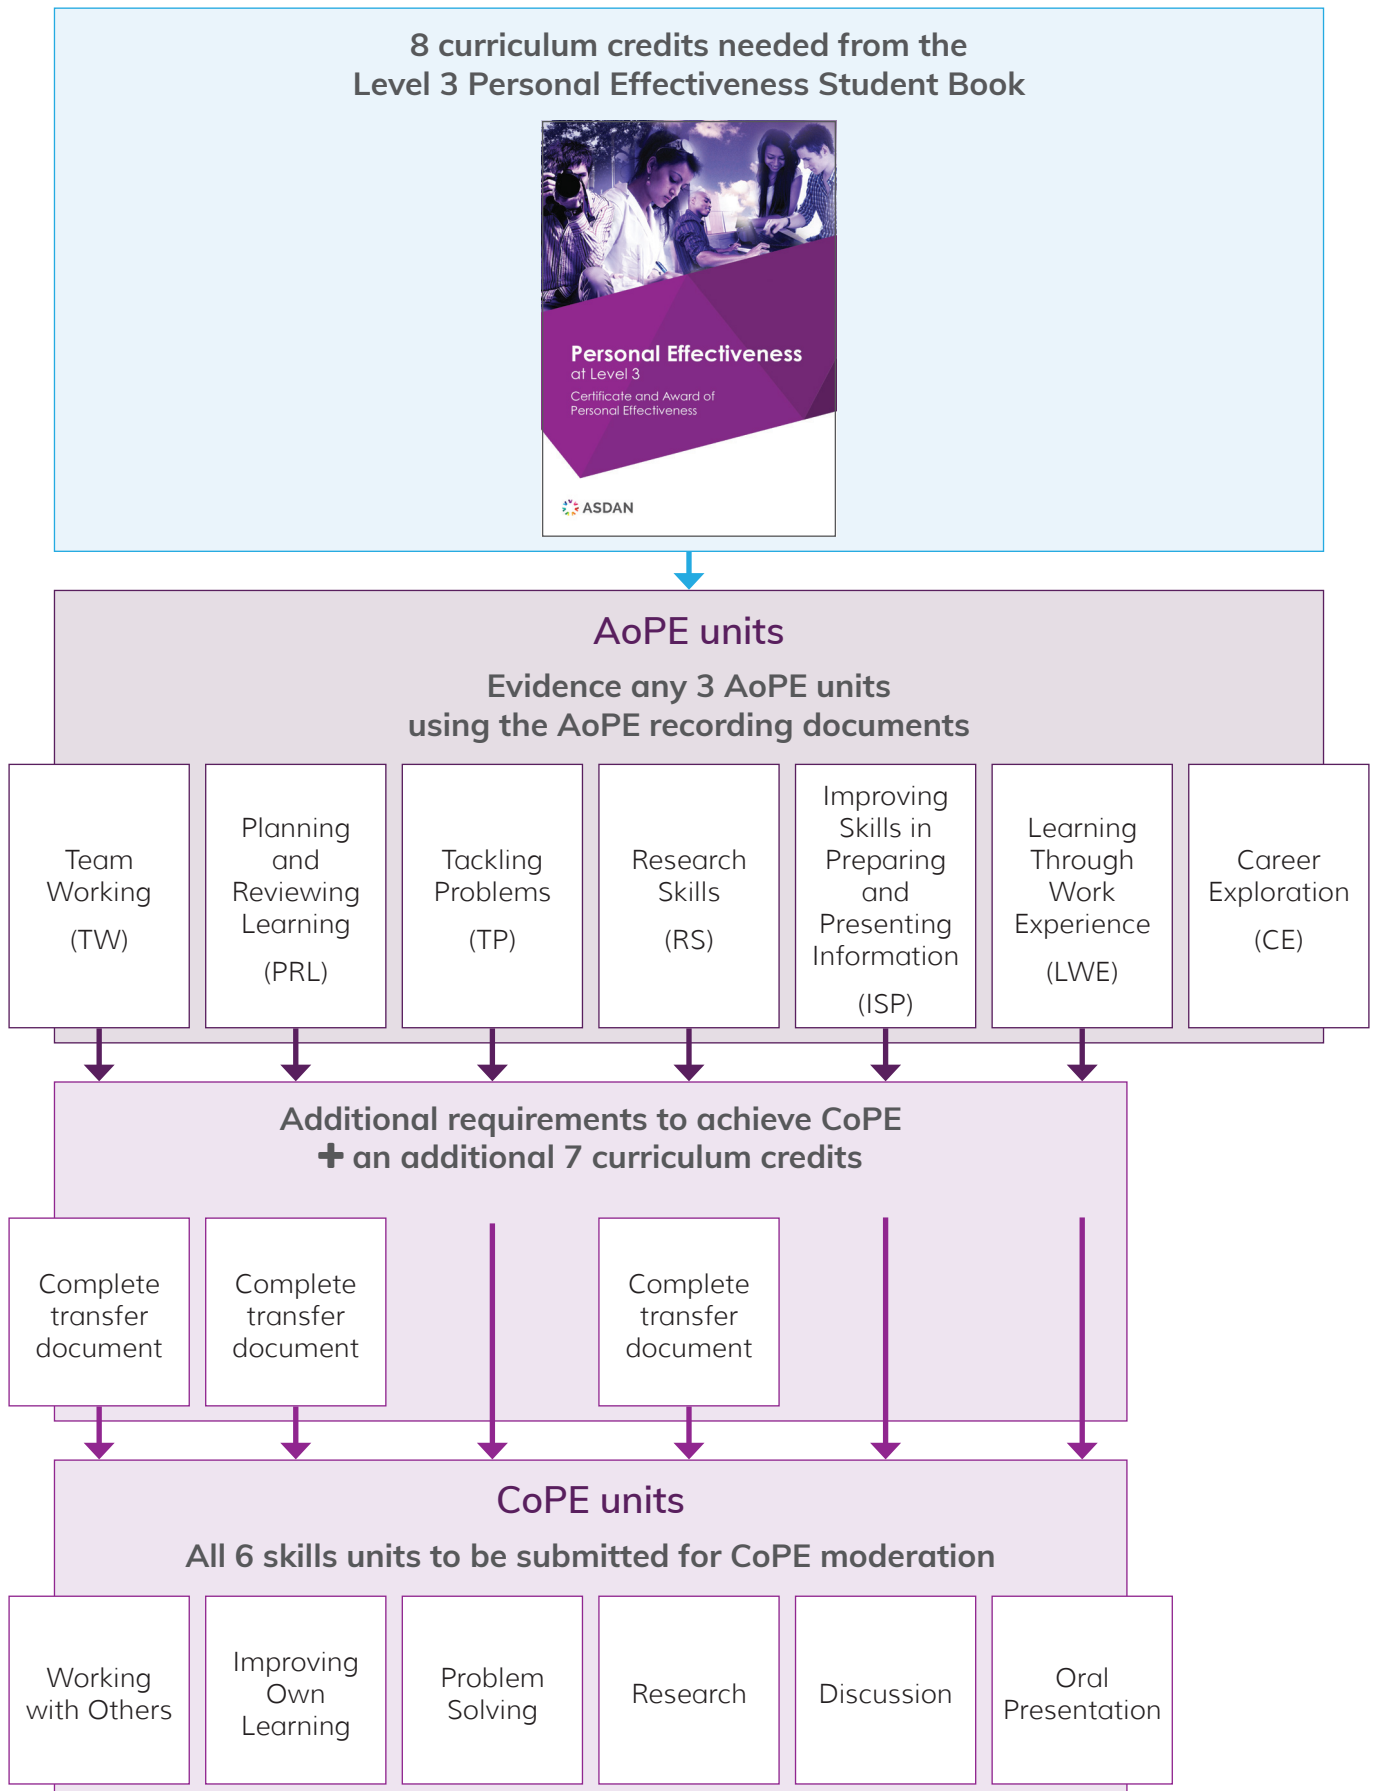

AoPE Level 3 route flowchart

Direct route to AoPE

8 curriculum credits needed from the
Level 3 Personal Effectiveness Student Book

Evidence any 3 AoPE units using the AoPE recording documents

AoPE units

3 units needed from a choice of 7 units

Team Working (TW)

Planning and Reviewing Learning (PRL)

Tackling Problems (TP)

Research Skills (RS)

Improving Skills in Preparing and Presenting Information (ISP)

Learning Through Work Experience (LWE)

Career Exploration (CE)

AoPE Level 3 route flowchart

Going direct to CoPE from AoPE

AoPE Level 3 route flowchart

Transferring from CoPE to AoPE